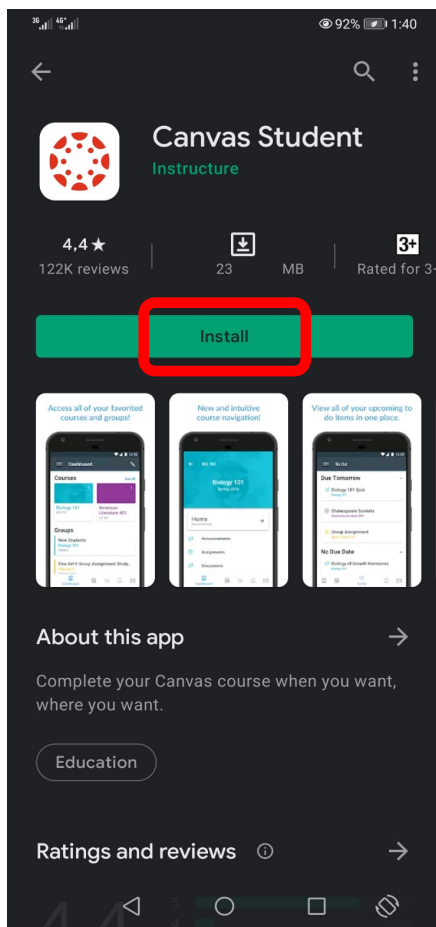

# How to Install the Canvas Student Mobile App on an Android device

**Step 1:** Go to your app store, search for **Canvas Student** and install the app

**Step 2:** Open **Canvas Student**

**Step 3: Select 'Find my School'**