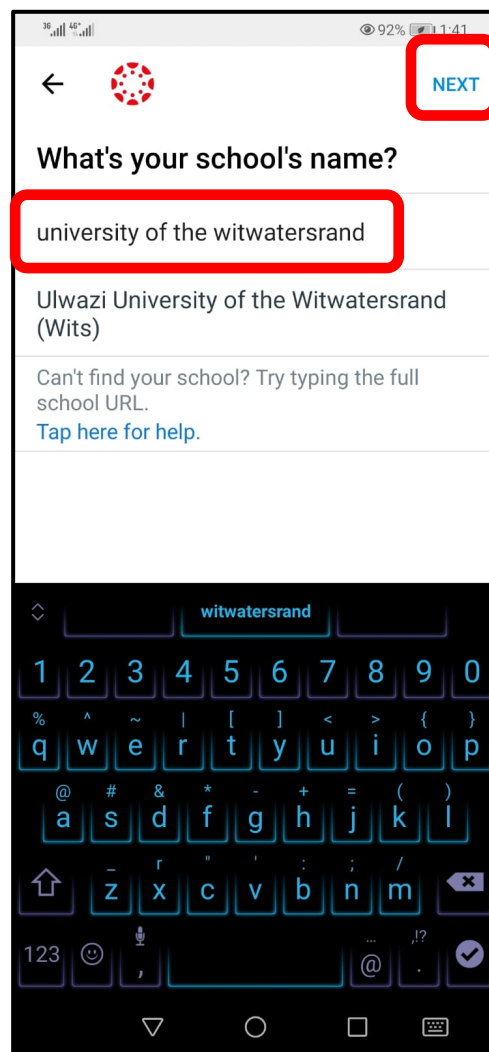

Step 4: Enter 'University of the Witwatersrand' and click 'Next'