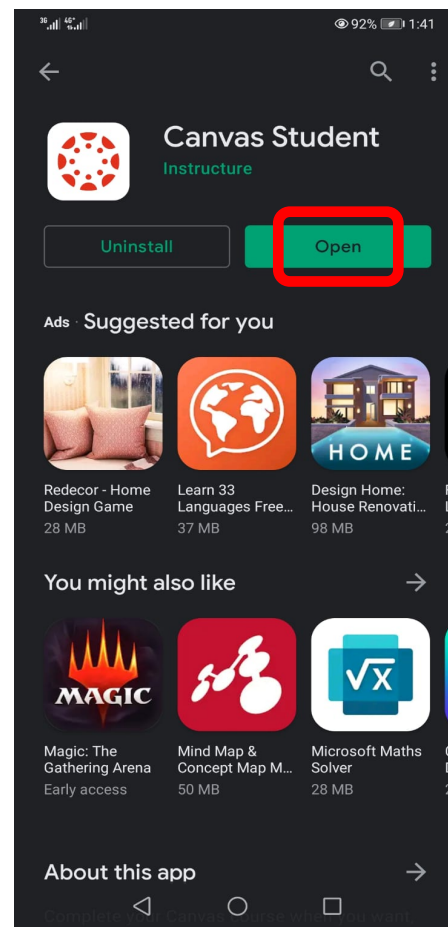

# How to Install the Canvas Student Mobile App on an Android device

**Step 1:** Go to your app store, search for **Canvas Student** and install the app

**Step 2:** Open **Canvas Student**

**Step 3: Select 'Find my School'**