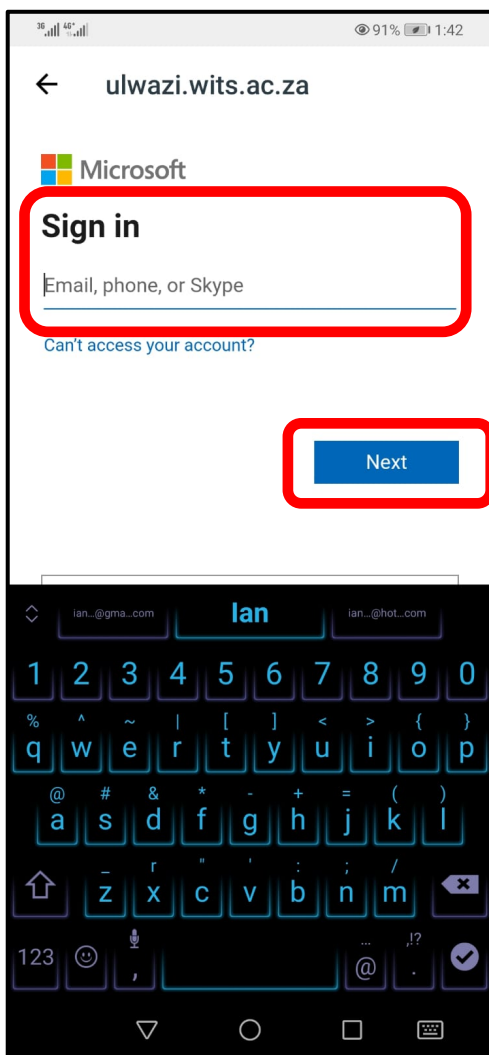

Step 5: Enter your Wits email address and select 'Next'